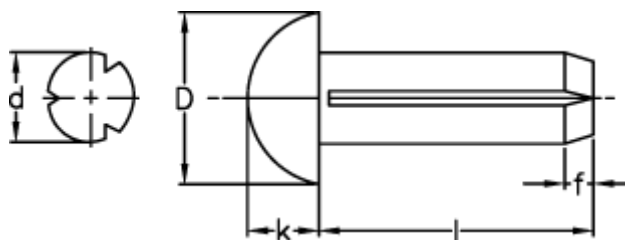

Article number: 08844119

Description: KLEE Slotted rivet N4 6x15, steel
DIN 1476/DIN-EN-Norm 28 746

Measures

D = 10.5

d = 6.0

f = 1.5

k = 3.6

Length = 7-35